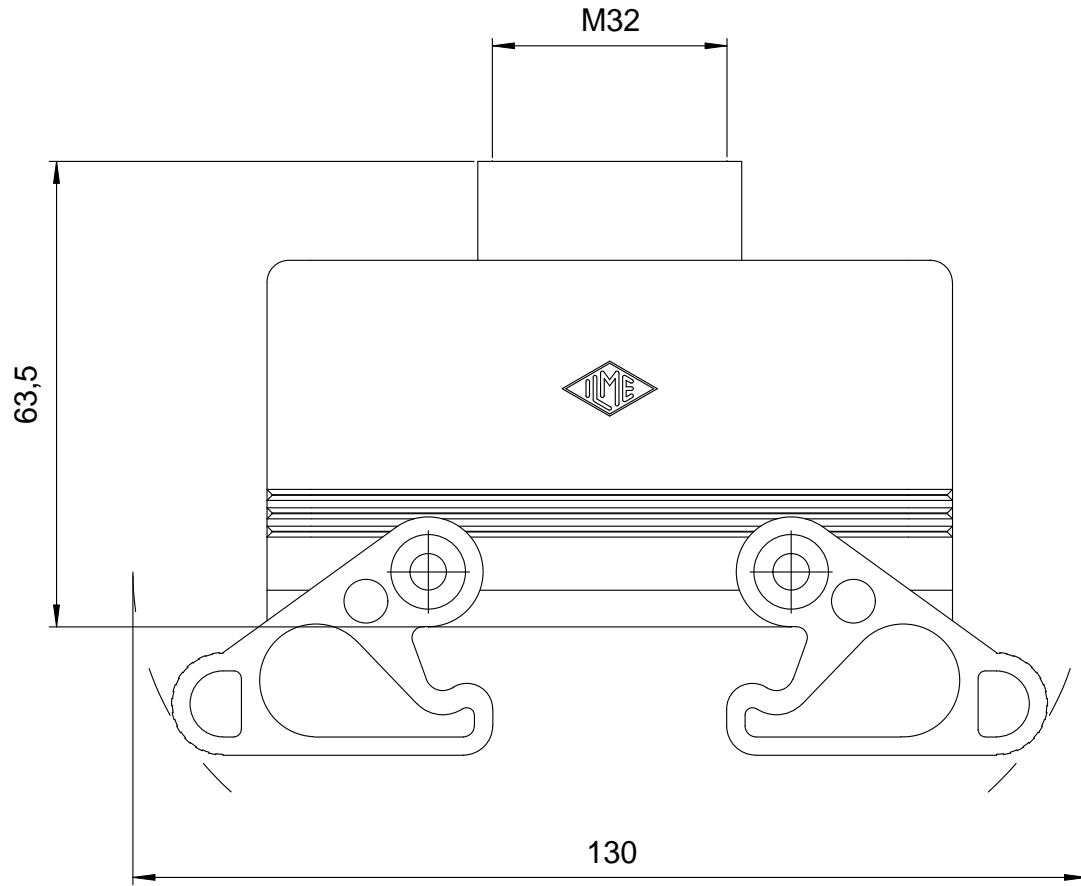

Diritti riservati

All rights reserved

dimensions in mm
Date 20/06/14
Sign Pezzimenti

MHVN 16 G32

Hood with levers, top entry M32

Scale

1:1

LS TYPE