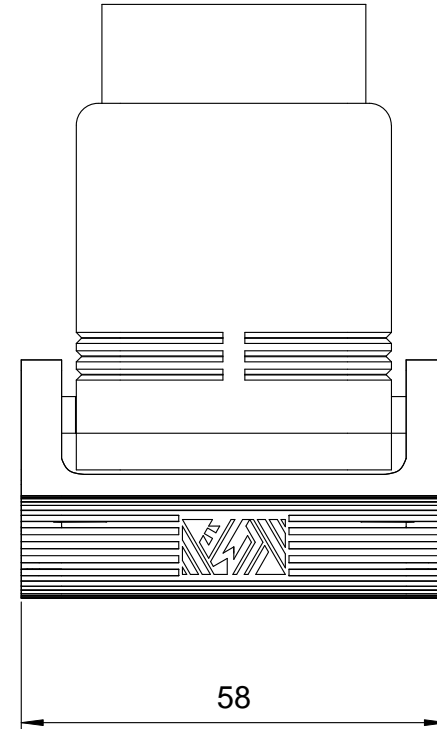

Diritti riservati

All rights reserved

dimensions in mm
Date 20/06/14
Sign Pezzimenti

MHVN 16 G32

Hood with levers, top entry M32

Scale

1:1

LS TYPE